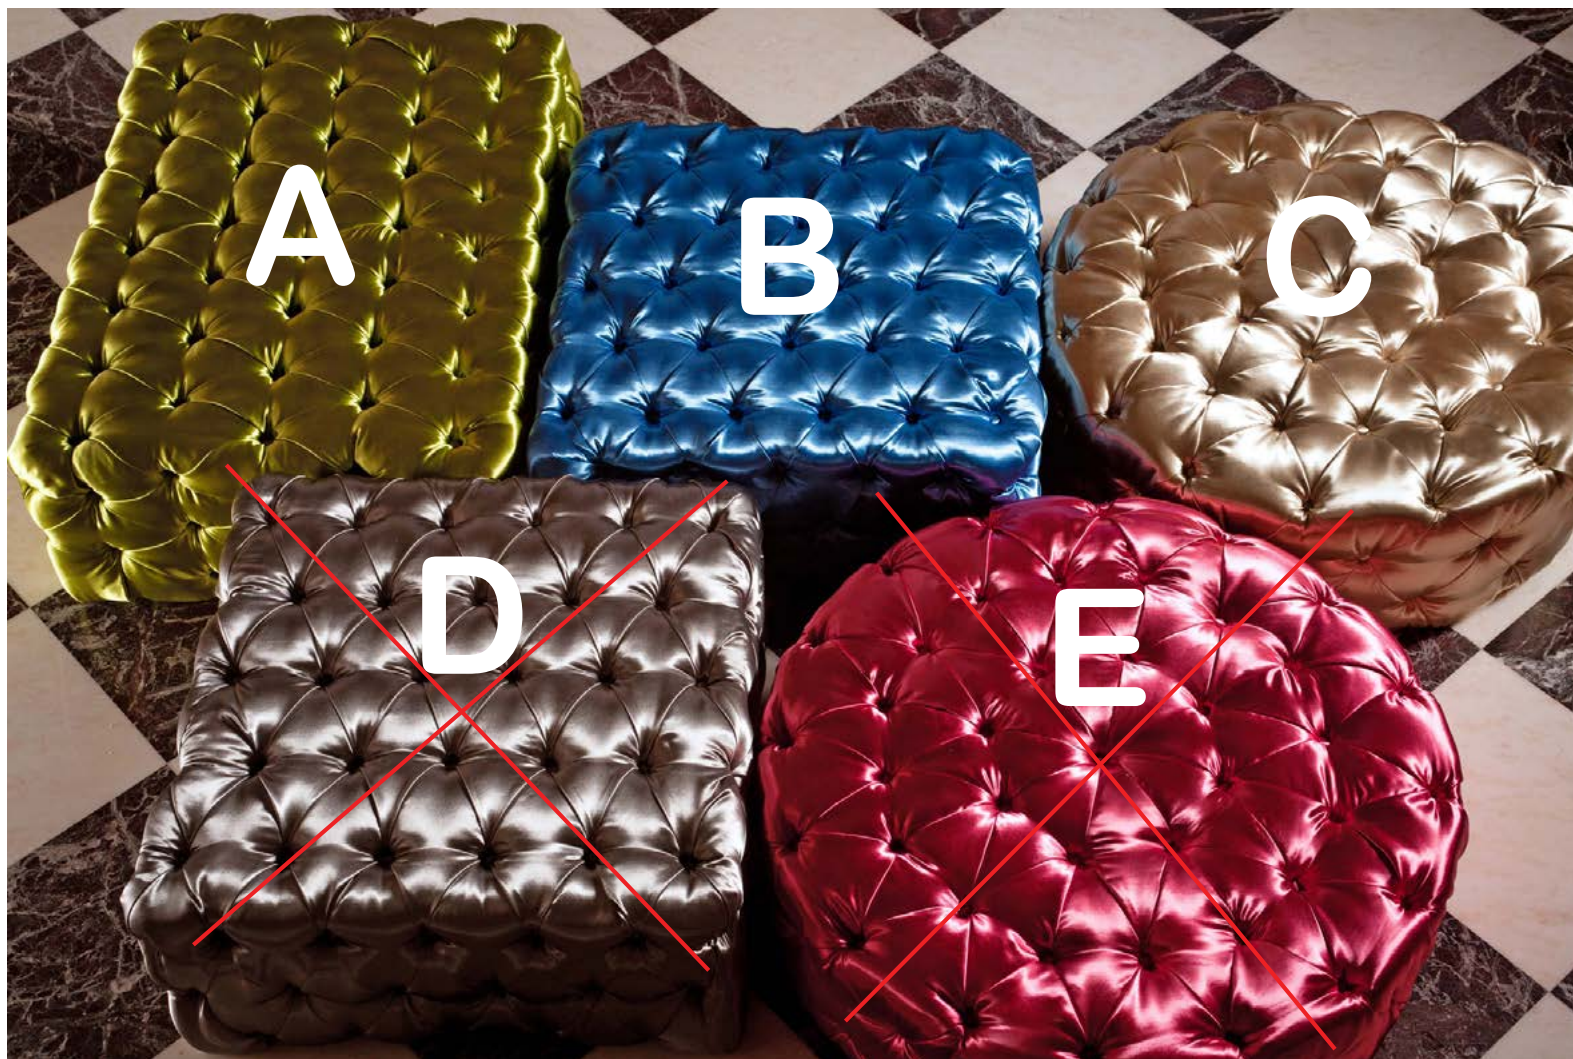

Pouf malvina

Elementi disponibili a magazzino
(items available on stock):

Pouf
L/W
A 100x75
B 75X75
C D70
D 75X75
E D90
Hs /Seat H 35

Prezzo/Price
A cat.extra 1.836 €
B cat.extra 1.572 €
C cat.extra 1.475 €
D cat.extra 1.572 €
E cat.extra 1.642 €